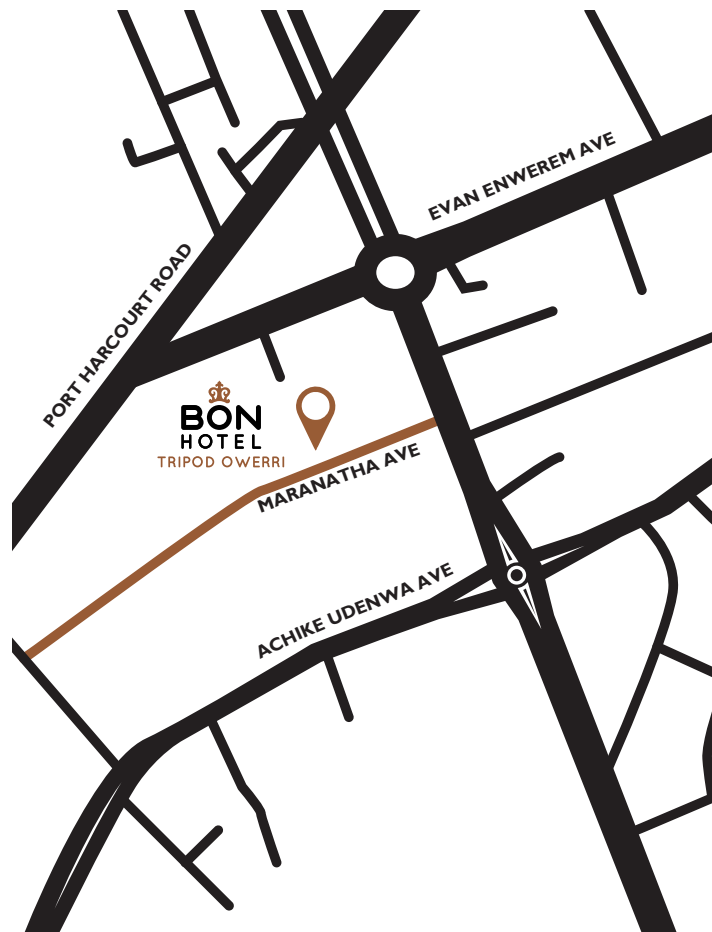

## HOTEL LOCATION

OWERRI POST OFFICE	700m
IMO STATE TRADE INVESTMENT CENTRE	800m
IMO STATE HOUSE OF ASSEMBLY	1.9km
SAM MBAKWE INTERNATIONAL CARGO AIRPORT	28km

## HOTEL MAP

## DIRECTIONS FROM SAM MBAKWE INTERNATIONAL CARGO AIRPORT

Head south on airport road toward Aba-Owerri Express Way. Turn right onto Aba-Owerri Express Way / A6. At the roundabout, take the third exit onto Freedom Square Road. Take the second left onto Southern Centre Tangent Arterial Highway. After Ihop children's park, bear right onto Evan Enwerem Avenue. Continue onto Port Harcourt Road, and turn left onto Maranatha Avenue. BON Hotel Tripod Owerri will be on your left.

GPS COORDINATES 5°28'03.2"N 7°00'20.9"E

  
**BON**  
**HOTEL**  
 TRIPOD OWERRI