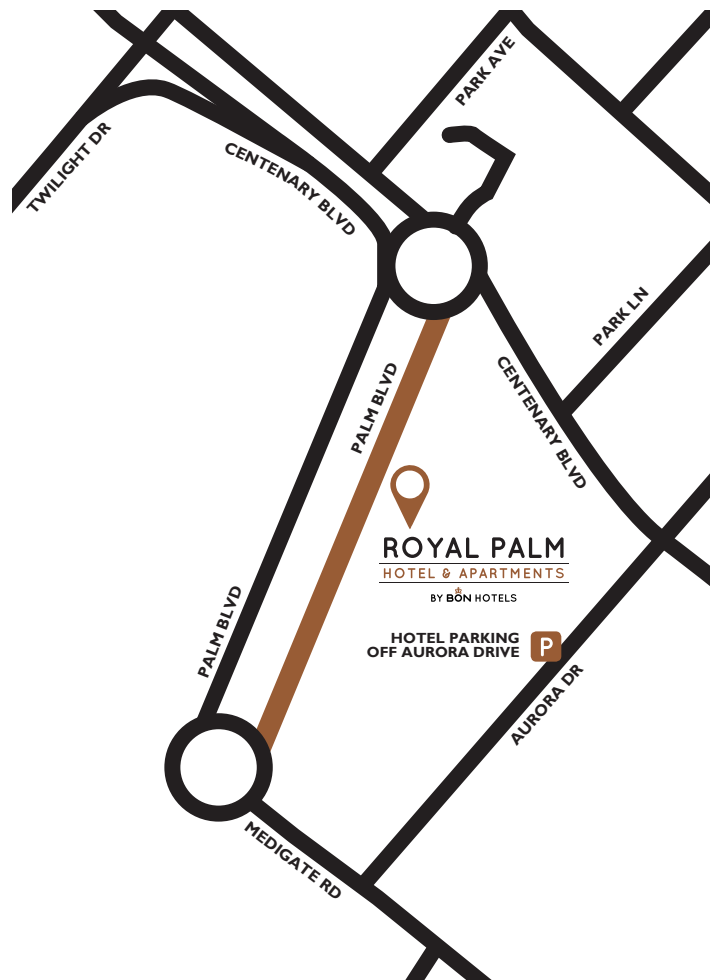

HOTEL LOCATION

GATEWAY THEATRE OF SHOPPING CENTRE	50m
MOSES MABHIDA STADIUM	14km
KING SHAKA INTERNATIONAL AIRPORT	18km

NEARBY ATTRACTIONS

KWAZULU-NATAL SHARK BOARD MARITIME CENTRE OF EXCELLENCE	0.8km
UMHLANGA MAIN BEACH	1.9km
WHALEBONE PIER AND PROMENADE	2.6km
UMHLANGA LIGHTHOUSE	2.6km
UMHLANGA LAGOON NATURE RESERVE	4.2km
THE HAWAAN FOREST	4.2km
BEACHWOOD MANGROVE NATURE RESERVE	7km
DURBAN BOTANIC GARDENS	14.9km
USHAKA MARINE WORLD	18.5km

HOTEL MAP

DIRECTIONS FROM KING SHAKA INTERNATIONAL AIRPORT

Leave King Shaka International Airport and head towards Mloti Street / M65. Turn right at the 1st crossing at Car Rental Returns and continue to the N2. Continue on the N2 for approximately 10.5km then take the Umhlanga Ridge Boulevard exit. Turn left onto Umhlanga Ridge Boulevard then turn right onto Meridian Drive. Turn left onto Centenary Boulevard. At the roundabout, take the 2nd exit and stay on Centenary Boulevard. At the next roundabout, take the 3rd exit onto Palm Boulevard. Royal Palm Hotel and Apartments by BON Hotels will be on your left hand side.

GPS COORDINATES 29:43:27.84 S 31:4:6:27 E

ROYAL PALM

HOTEL & APARTMENTS

BY **BON** HOTELS

Full service luxury in the hub of Umhlanga Ridge.

FACT SHEET

8 Palm Boulevard, Umhlanga Ridge, 4319 KwaZulu Natal
 Tel: +27 (0)31 581 8000 | Central Reservations: 0861 266 222
 reserve@royal-palm.co.za
 www.bonhotels.com/royalpalm