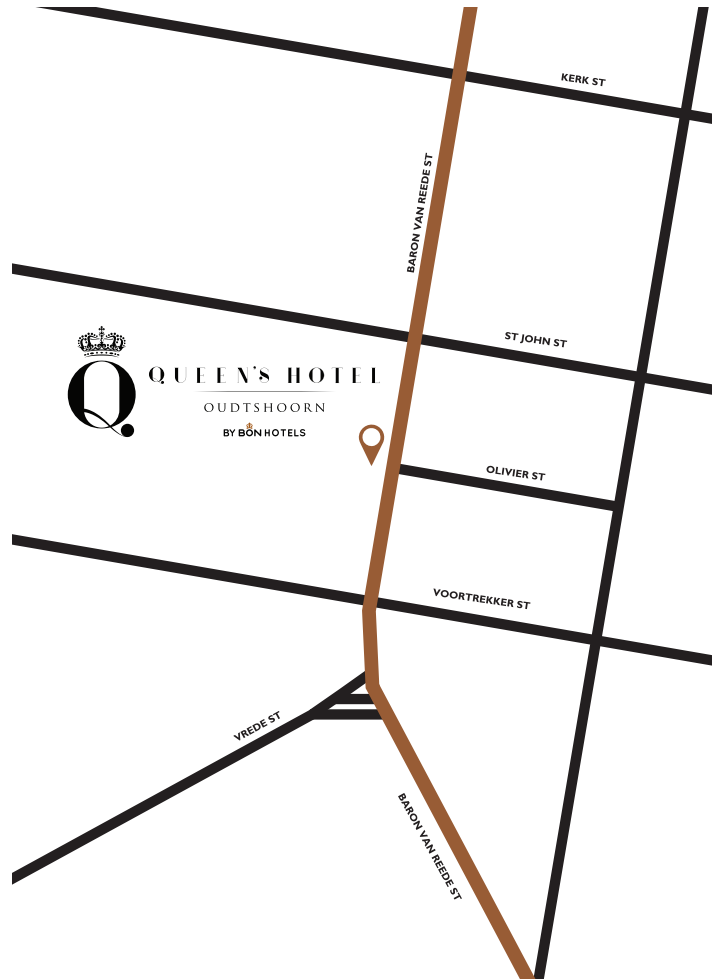

HOTEL LOCATION

SWARTBERG PAS	50km
GEORGE AIRPORT	62km
GEORGE	64km

NEARBY ATTRACTIONS

CP NEL MUSEUM	70m
CANGO WILDLIFE RANCH	4km
HIGHGATE OSTRICH SHOW FARM	12km
MINWATER ECO ADVENTURES	25km
CANGO CAVES	29km
RUS-EN-VREDE WATERFALL	35km

HOTEL MAP

DIRECTIONS FROM GEORGE AIRPORT

Head towards the car rental returns. Turn left onto the R404. Continue straight onto Montagu Street / R404. After approximately 10km turn left onto the N12 / N9. After approximately 18km turn left into the N12 / R62. After approximately 34km you will reach Baron van Reede Street. The Queen's Hotel by BON Hotel will be on your left hand side.

GPS COORDINATES: Latitude: -33.591785
Longitude: 22.202621

QUEEN'S HOTEL

OUTDSHOORN

BY BON HOTELS

FACT SHEET

5 Baron van Reede Street, Oudtshoorn, Western Cape
Tel: +27 (0) 44 272 2101 | Central reservations: 0861 266 222
reservations@queenshotel.co.za
www.bonhotels.com/queens