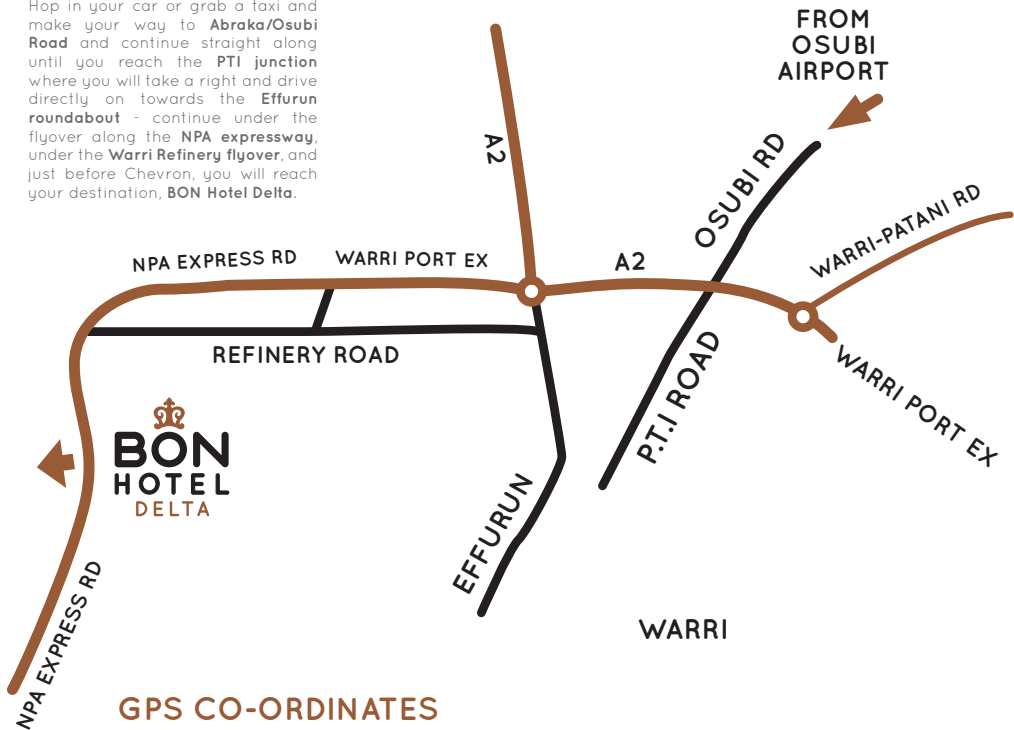

MEETING ROOMS

	SIZE (m ²)	CINEMA	BOARDROOM	SCHOOLROOM	U-SHAPE	BANQUETING	COCKTAIL
							
DUTCH GATE HALL	-	180	80	120	80	100	100
DELUXE BOARD ROOM	-	40	20	30	20	20	20

HOTEL LOCATION

Chevron Nigeria Limited	3km
Effurun Roundabout	5km
Warri Refining and Petrochemical Company	7km
Petroleum Training Institute	10 km
Osubi Airstrip	15km

NEARBY ATTRACTIONS

	Delta Mall (SHOPRITE)	5km
	Shell Golf club Warri Golf Club Turf Golf Club	7km 10km 35km
	Warri City Stadium	20km
	Abraka River Resort	60km

HOTEL MAP

From Osubi Airport

Hop in your car or grab a taxi and make your way to **Abiraka/Osubi Road** and continue straight along until you reach the **PTI junction** where you will take a right and drive directly on towards the **Effurun roundabout** - continue under the flyover along the **NPA expressway**, under the **Warri Refinery flyover**, and just before Chevron, you will reach your destination, **BON Hotel Delta**.

GPS CO-ORDINATES

N5 33.253 E5 43.877