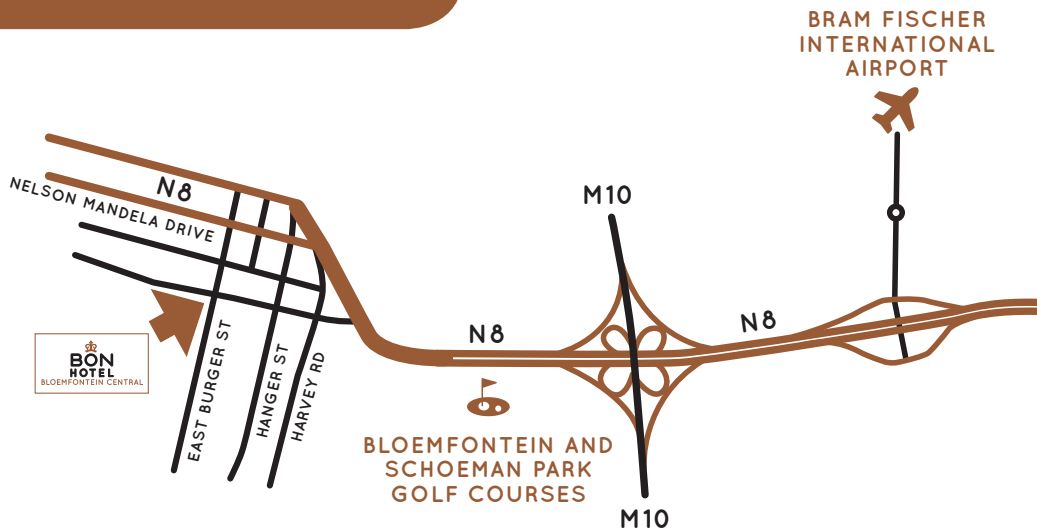

HOTEL LOCATION

Free State Stadium	3km
Grey College	3km
Mediclinic Hospital	3km
University of the Free State	3km
Airport	10km

NEARBY ATTRACTIONS

	National Museum	1km
	Oliewenhuis Art Museum	2km
	Sand du Plessis Theatre	2km
	State President Swart Park	3km
	Bloemfontein Zoo	3km
	Golf Courses	3km
	Loch Logan Waterfront	3km
	Sport Stadia	3km
	Mimosa Mall	3km
	Botanical Gardens	9km
	Cheetah Experience	10km

HOTEL MAP

Located in the heart of Bloemfontein, the hotel is easily accessible and in close proximity to **Bram Fischer International Airport**.

Take the airport exit road travelling south and at the roundabout take the second exit. After the fly-over turn right on the **N8** to Bloemfontein. Continue on – you will pass the **Bloemfontein and Schoeman Park Golf Courses** on your left hand side and **Transnet** on your right hand side.

Pass under the bridge up a slight hill and keep left onto **Nelson Mandela Drive**. At the second set of traffic lights, turn left into **East Burger Street** and **BON Hotel Bloemfontein Central** is situated on the third block on your right hand side.